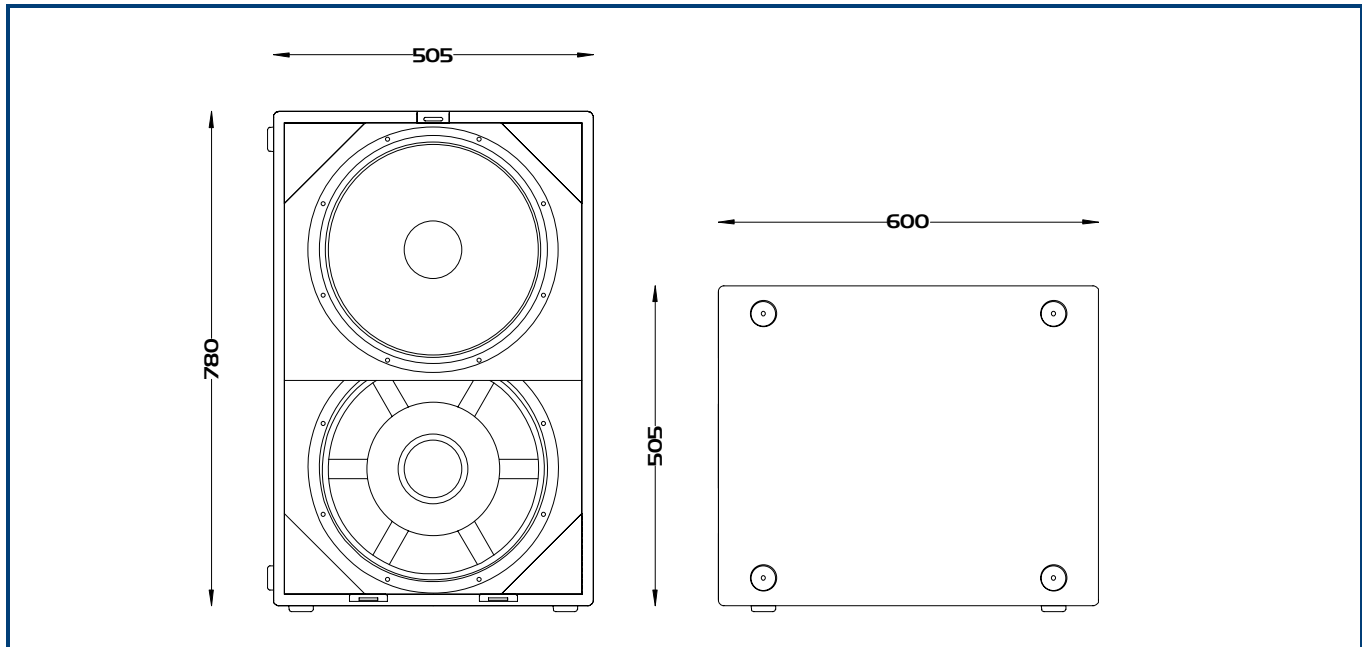

The Logic Systems Origin series is designed to cater for the demands of the professional working musician. The Logic Systems Origin B215 is a compact, bass enclosure. It features two direct radiating 15" bass drivers combined in a push/pull configuration. The benefit of this configuration is a tight, punchy and controlled bass sound. The Origin B215 is designed to be used as part of an integrated system with the Origin 1296Nd and Origin SB118 Mid/top and sub/bass enclosures, forming a compact and versatile FOH system. The Logic Systems DP2140 system controller contains presets for the bi-amp operation of the Origin system.

Frequency Response:	• 40Hz – 150Hz
Components:	• Bass: 2 x 15" cone driver
Power handling:	• 1400W RMS
Sensitivity (1):	• 101dB
Directivity:	• Omni-directional
Impedance:	• 4 Ohms nominal
Construction:	• 18mm Birch plywoods
Finish:	• Water based textured black paint
Connections:	• 2 x Neutrik NL4 connectors • 1+/1- Input 2+/2- Linked
Dimensions:	• 505mm (W) x 780mm (H) x 600mm (D)
Packaged Dimensions:	• 520mm (W) x 805mm (H) x 615mm (D)
Weight:	• 63Kg