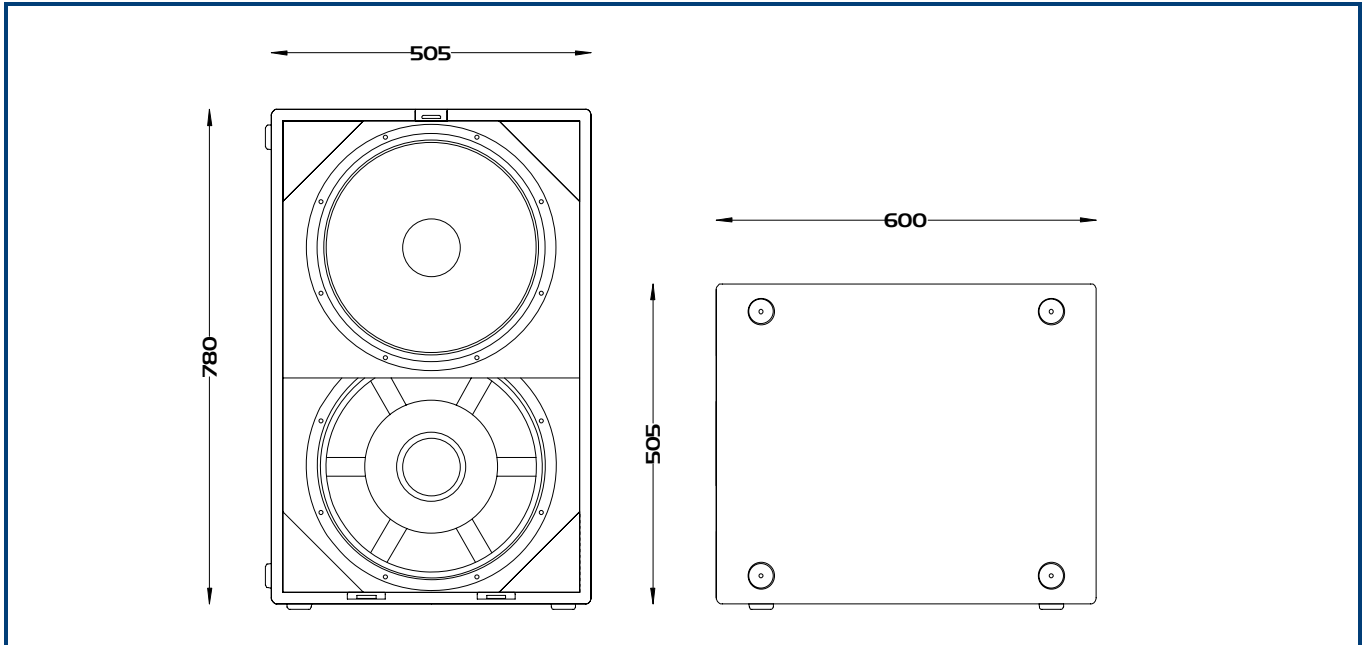

The Logic Systems Origin series is designed to cater for the demands of the professional working musician. The Logic Systems Origin B215 Active is a compact, self powered, bass enclosure. It features two direct radiating 15” bass drivers combined in a push/pull configuration. The benefit of this configuration is a tight, punchy and controlled bass sound. The Origin B215 Active is designed to be used as part of an integrated system with the Origin 1296Nd Active and Origin SB118 Active Mid/top and sub/bass enclosures, Driven by an onboard class d power module with built in DSP forming a compact and versatile self powered FOH system.

<b>Frequency Response:</b>	• 40Hz – 150Hz
<b>Components:</b>	• Bass: 2 x 15” cone driver
<b>Power handling:</b>	• 1400w RMS (self powered with on board DSP)
<b>Sensitivity (1):</b>	• 101dB
<b>Directivity:</b>	• Omni-directional
<b>Control:</b>	• External gain adjustment
<b>Construction:</b>	• 18mm Birch plywood
<b>Finish:</b>	• Water based textured black paint
<b>Connections:</b>	• Neutrik Powercon mains input/output • XLR male/female balanced audio input/output
<b>Dimensions:</b>	• 505mm (W) x 780mm (H) x 600mm (D)
<b>Packaged Dimensions:</b>	• 520mm (W) x 805mm (H) x 615mm (D)
<b>Weight:</b>	• 63Kg