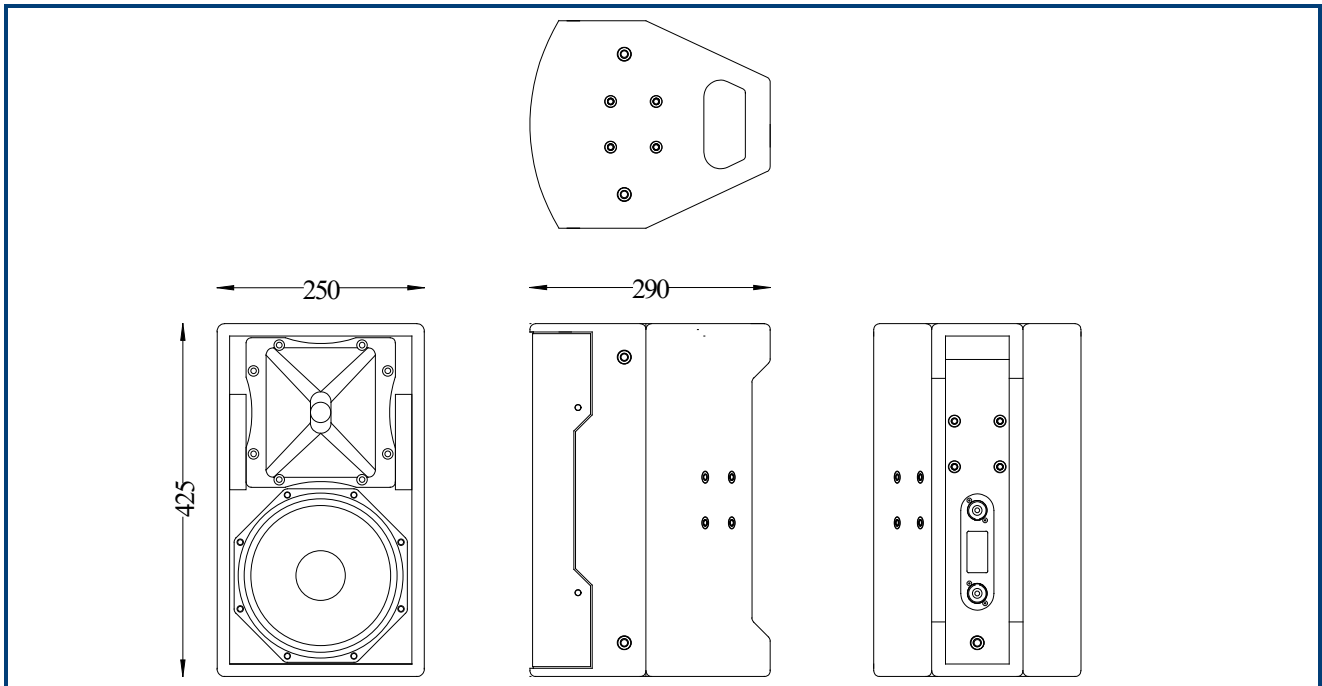

The Notion 8 is a compact, high power, fullrange loudspeaker enclosure. The cabinet combines an 8" neodymium mid/bass cone with a 1" neodymium compression driver on a 70° x 50° horn flare. The horn flare rotates to aid use in both landscape and portrait applications. The cabinet can be used Fullrange or combined with the NB12 bass enclosure to form an integrated system. The Notion 8 contains an internal passive crossover network. The multipurpose nature of the cabinet makes it suitable for a variety of applications including, FOH, stage fills and delays. Target markets for the product include church, live sound, theatre, installation and A/V.

<b>Frequency Response:</b>	<ul style="list-style-type: none"> <li>• 65Hz – 20kHz</li> </ul>
<b>Components:</b>	<ul style="list-style-type: none"> <li>• Bass/mid: 8" Neodymium cone driver</li> <li>• HF: 1" exit Neodymium compression driver</li> </ul>
<b>Power handling:</b>	<ul style="list-style-type: none"> <li>• 200w</li> </ul>
<b>Sensitivity (1):</b>	<ul style="list-style-type: none"> <li>• 95dB</li> </ul>
<b>Directivity:</b>	<ul style="list-style-type: none"> <li>• 70° x 50° above 2kHz</li> </ul>
<b>Impedance:</b>	<ul style="list-style-type: none"> <li>• 8 Ohm</li> </ul>
<b>Construction:</b>	<ul style="list-style-type: none"> <li>• 15mm Birch plywood</li> </ul>
<b>Finish:</b>	<ul style="list-style-type: none"> <li>• Water based textured black paint</li> </ul>
<b>Connections:</b>	<ul style="list-style-type: none"> <li>• 2 x Neutrik NL4 connectors</li> <li>• 1+/1- Input 2+/2- N/C.</li> </ul>
<b>Dimensions:</b>	<ul style="list-style-type: none"> <li>• 250mm (W) x 425mm (H) x 290mm (D)</li> </ul>
<b>Packaged Dimensions (2):</b>	<ul style="list-style-type: none"> <li>• 380mm (W) x 580mm (H) x 770mm (D)</li> </ul>
<b>Weight:</b>	<ul style="list-style-type: none"> <li>• 11 Kg</li> </ul>